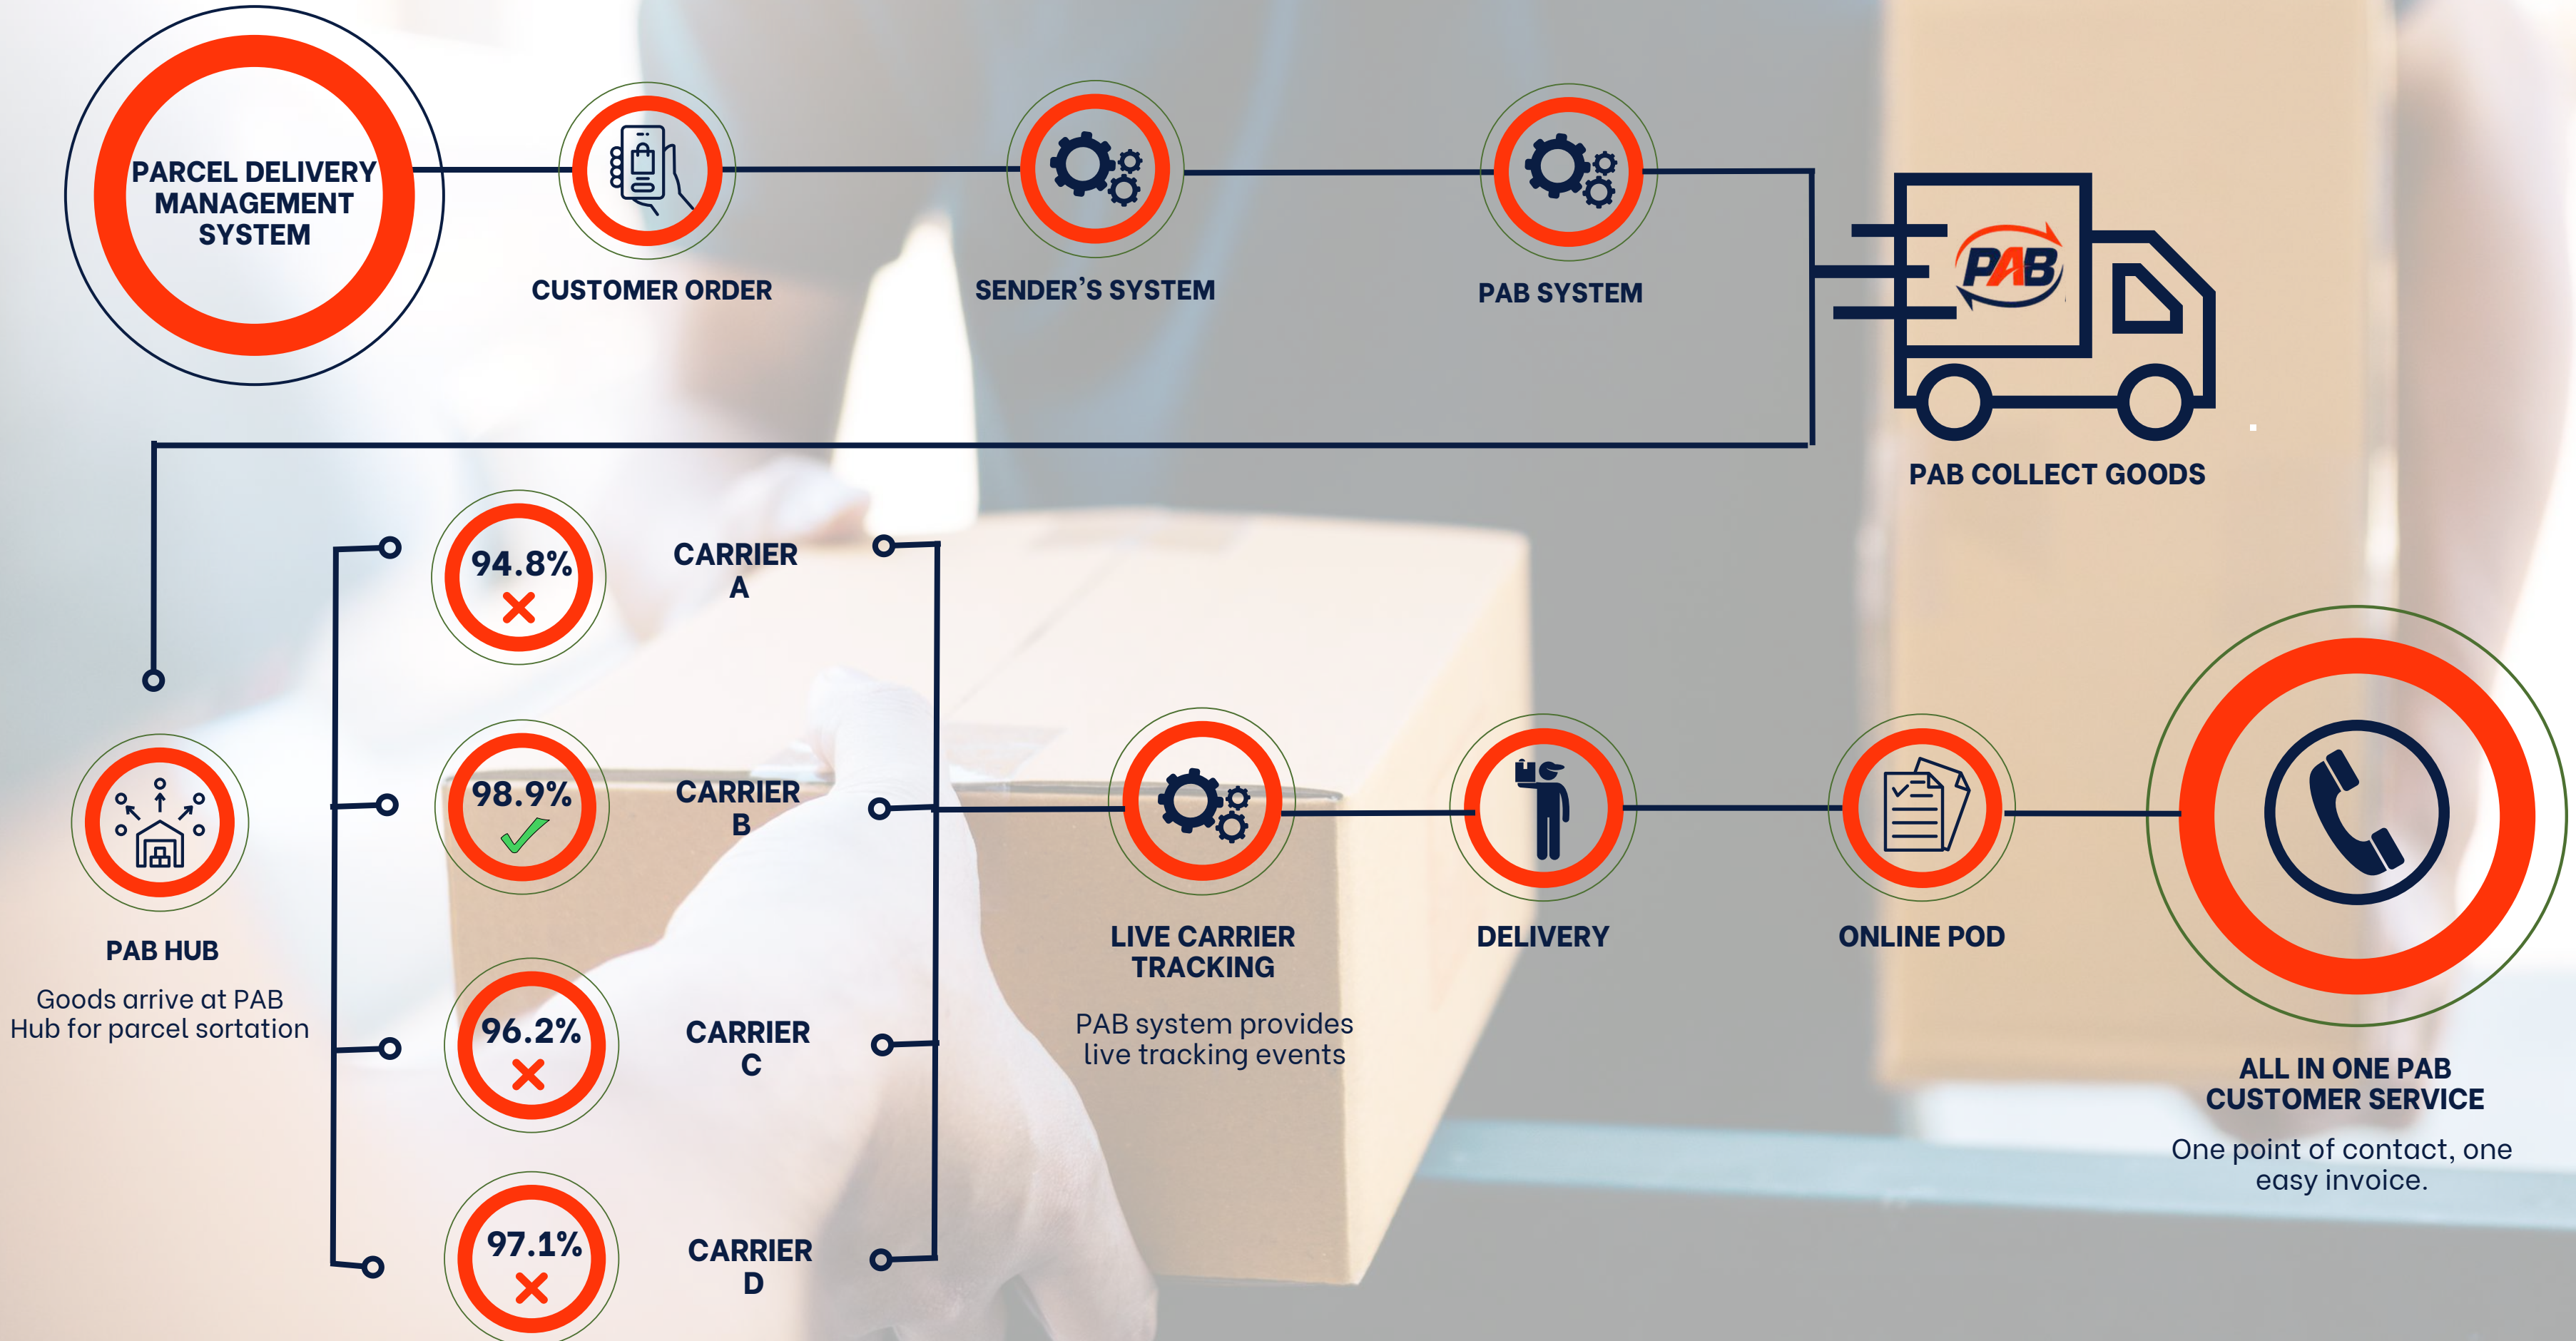

PAB ALL IN ONE PARCEL SYSTEM

1 Point of contact | 1 Invoice | 1 Tracking system | Seamless switching between parcel networks

PARCEL DELIVERY MANAGEMENT SYSTEM

CUSTOMER ORDER

SENDER'S SYSTEM

PAB SYSTEM

PAB COLLECT GOODS

94.8%
X

CARRIER A

98.9%
✓

CARRIER B

96.2%
X

CARRIER C

97.1%
X

CARRIER D

LIVE CARRIER TRACKING

PAB system provides live tracking events

DELIVERY

ONLINE POD

ALL IN ONE PAB CUSTOMER SERVICE

One point of contact, one easy invoice.

PAB HUB

Goods arrive at PAB Hub for parcel sortation